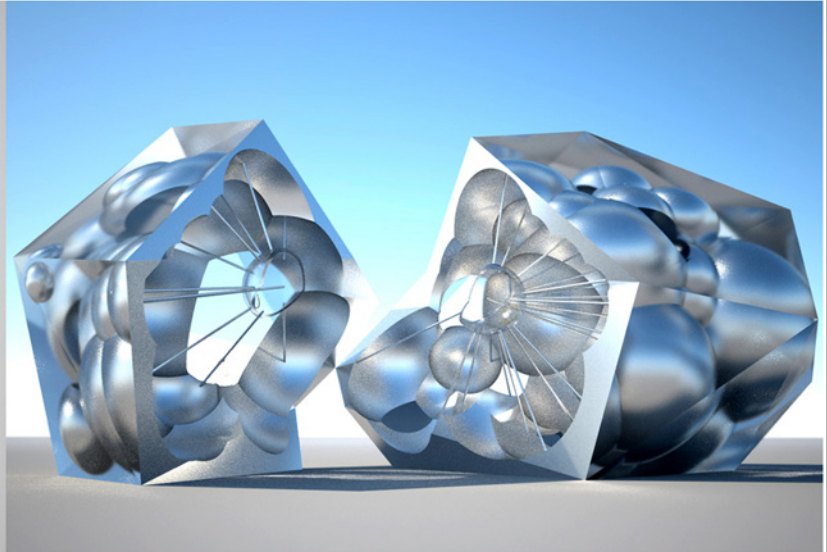

drawings

enclosure.....print on canvas..... 65x45cm

travelling lines.....tureen in silver and black porcelain.....limited edition of 7 pieces

cave of love.....box for wedding rings.....wax and silver.....limited edition of 7 pieces