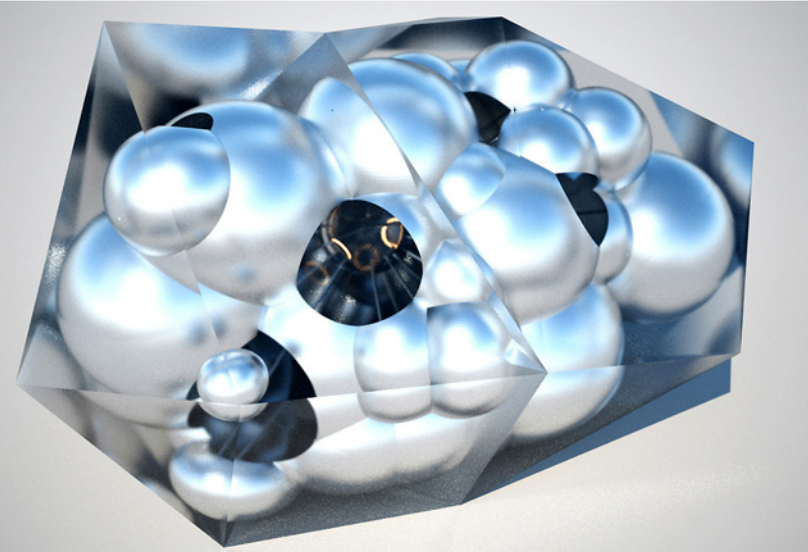

drawings

enclosure.....print on canvas..... 65x45cm

travelling lines.....tureen in silver and black porcelain.....limited edition of 7 pieces

cave of love.....box for wedding rings.....wax and silver.....limited edition of 7 pieces