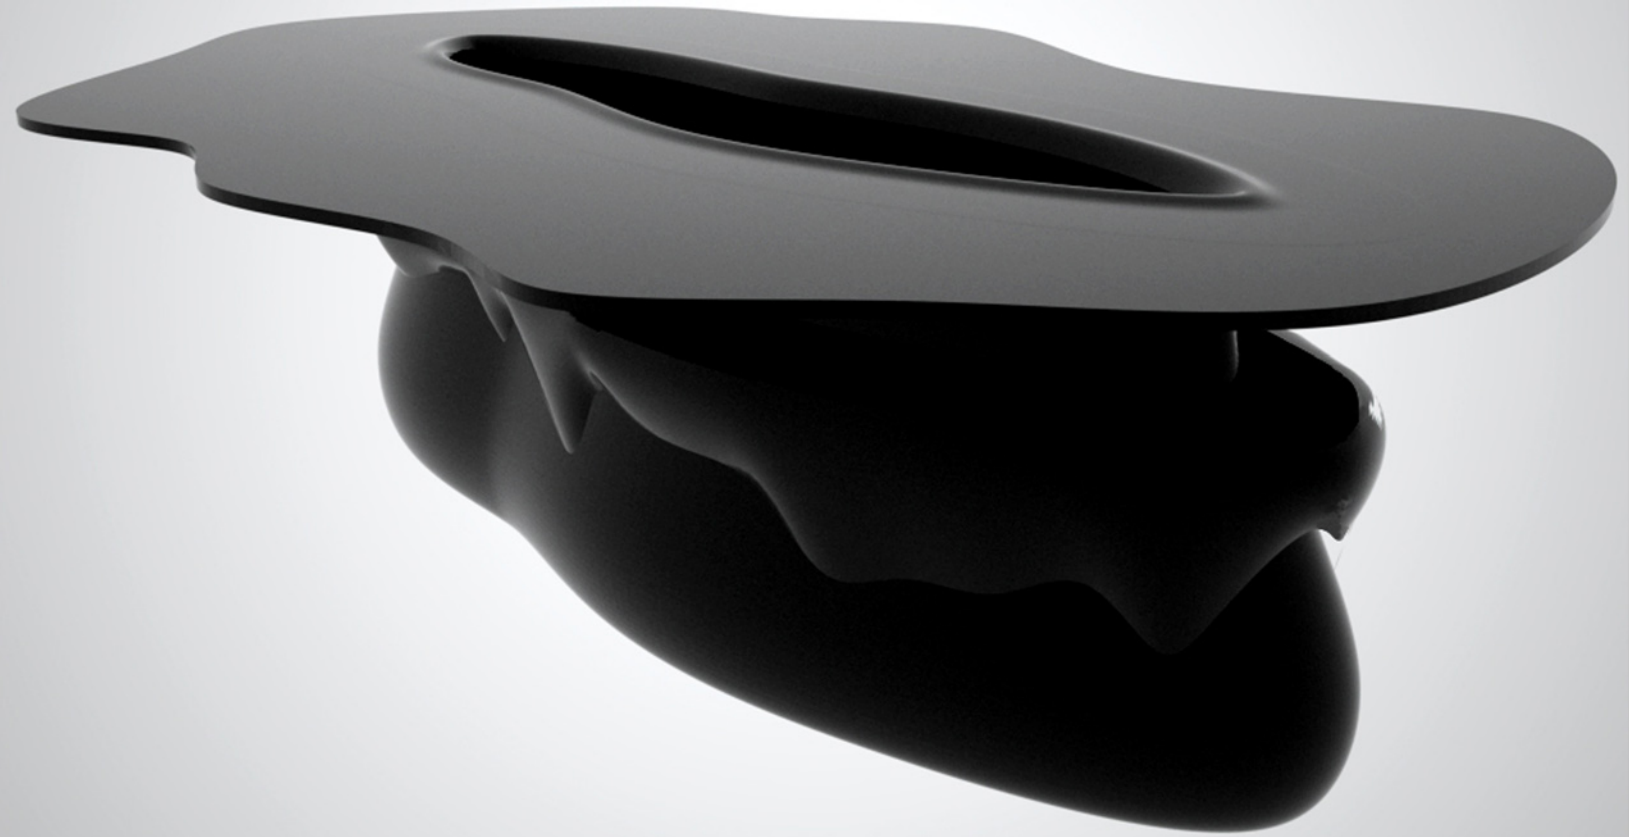

tetris.....corian bookshelf.....270x240x35cm