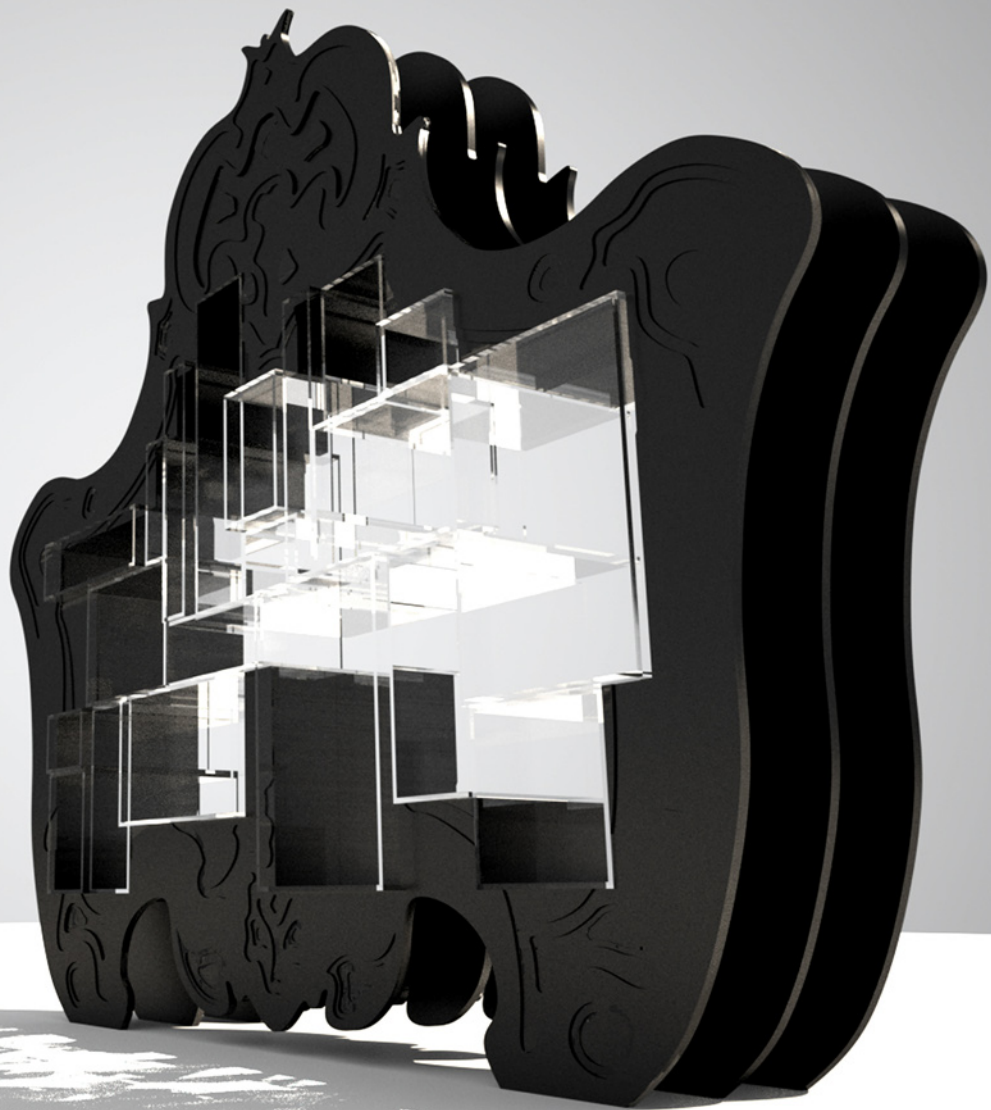

eleftherios ambatzis  
AA architect

[www.eleftherios-art.com](http://www.eleftherios-art.com)

(+30) 6974.668745

(+30) 210.6233628

[info@eleftherios-art.com](mailto:info@eleftherios-art.com)

A stylized white signature of the name 'eleftherios' is written in a cursive, flowing script. The signature is positioned in the lower-left quadrant of the image. The background is black, featuring several large, abstract, grey, organic shapes that resemble stylized leaves or petals, creating a layered, artistic effect.

drawings

enclosure.....print on canvas..... 65x45cm

travelling lines.....tureen in silver and black porcelain.....limited edition of 7 pieces

cave of love.....box for wedding rings.....wax and silver.....limited edition of 7 pieces