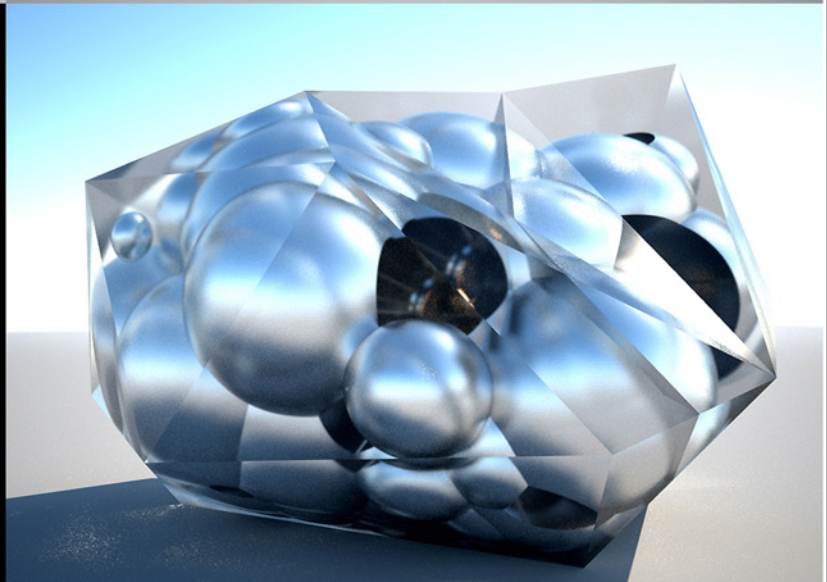

drawings

enclosure.....print on canvas..... 65x45cm

travelling lines.....tureen in silver and black porcelain.....limited edition of 7 pieces

cave of love.....box for wedding rings.....wax and silver.....limited edition of 7 pieces