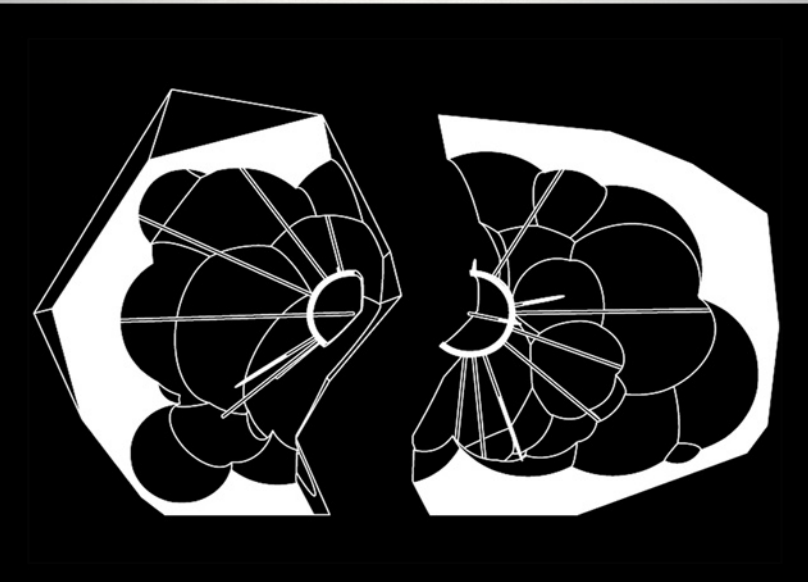

drawings

enclosure.....print on canvas..... 65x45cm

travelling lines.....tureen in silver and black porcelain.....limited edition of 7 pieces

cave of love.....box for wedding rings.....wax and silver.....limited edition of 7 pieces